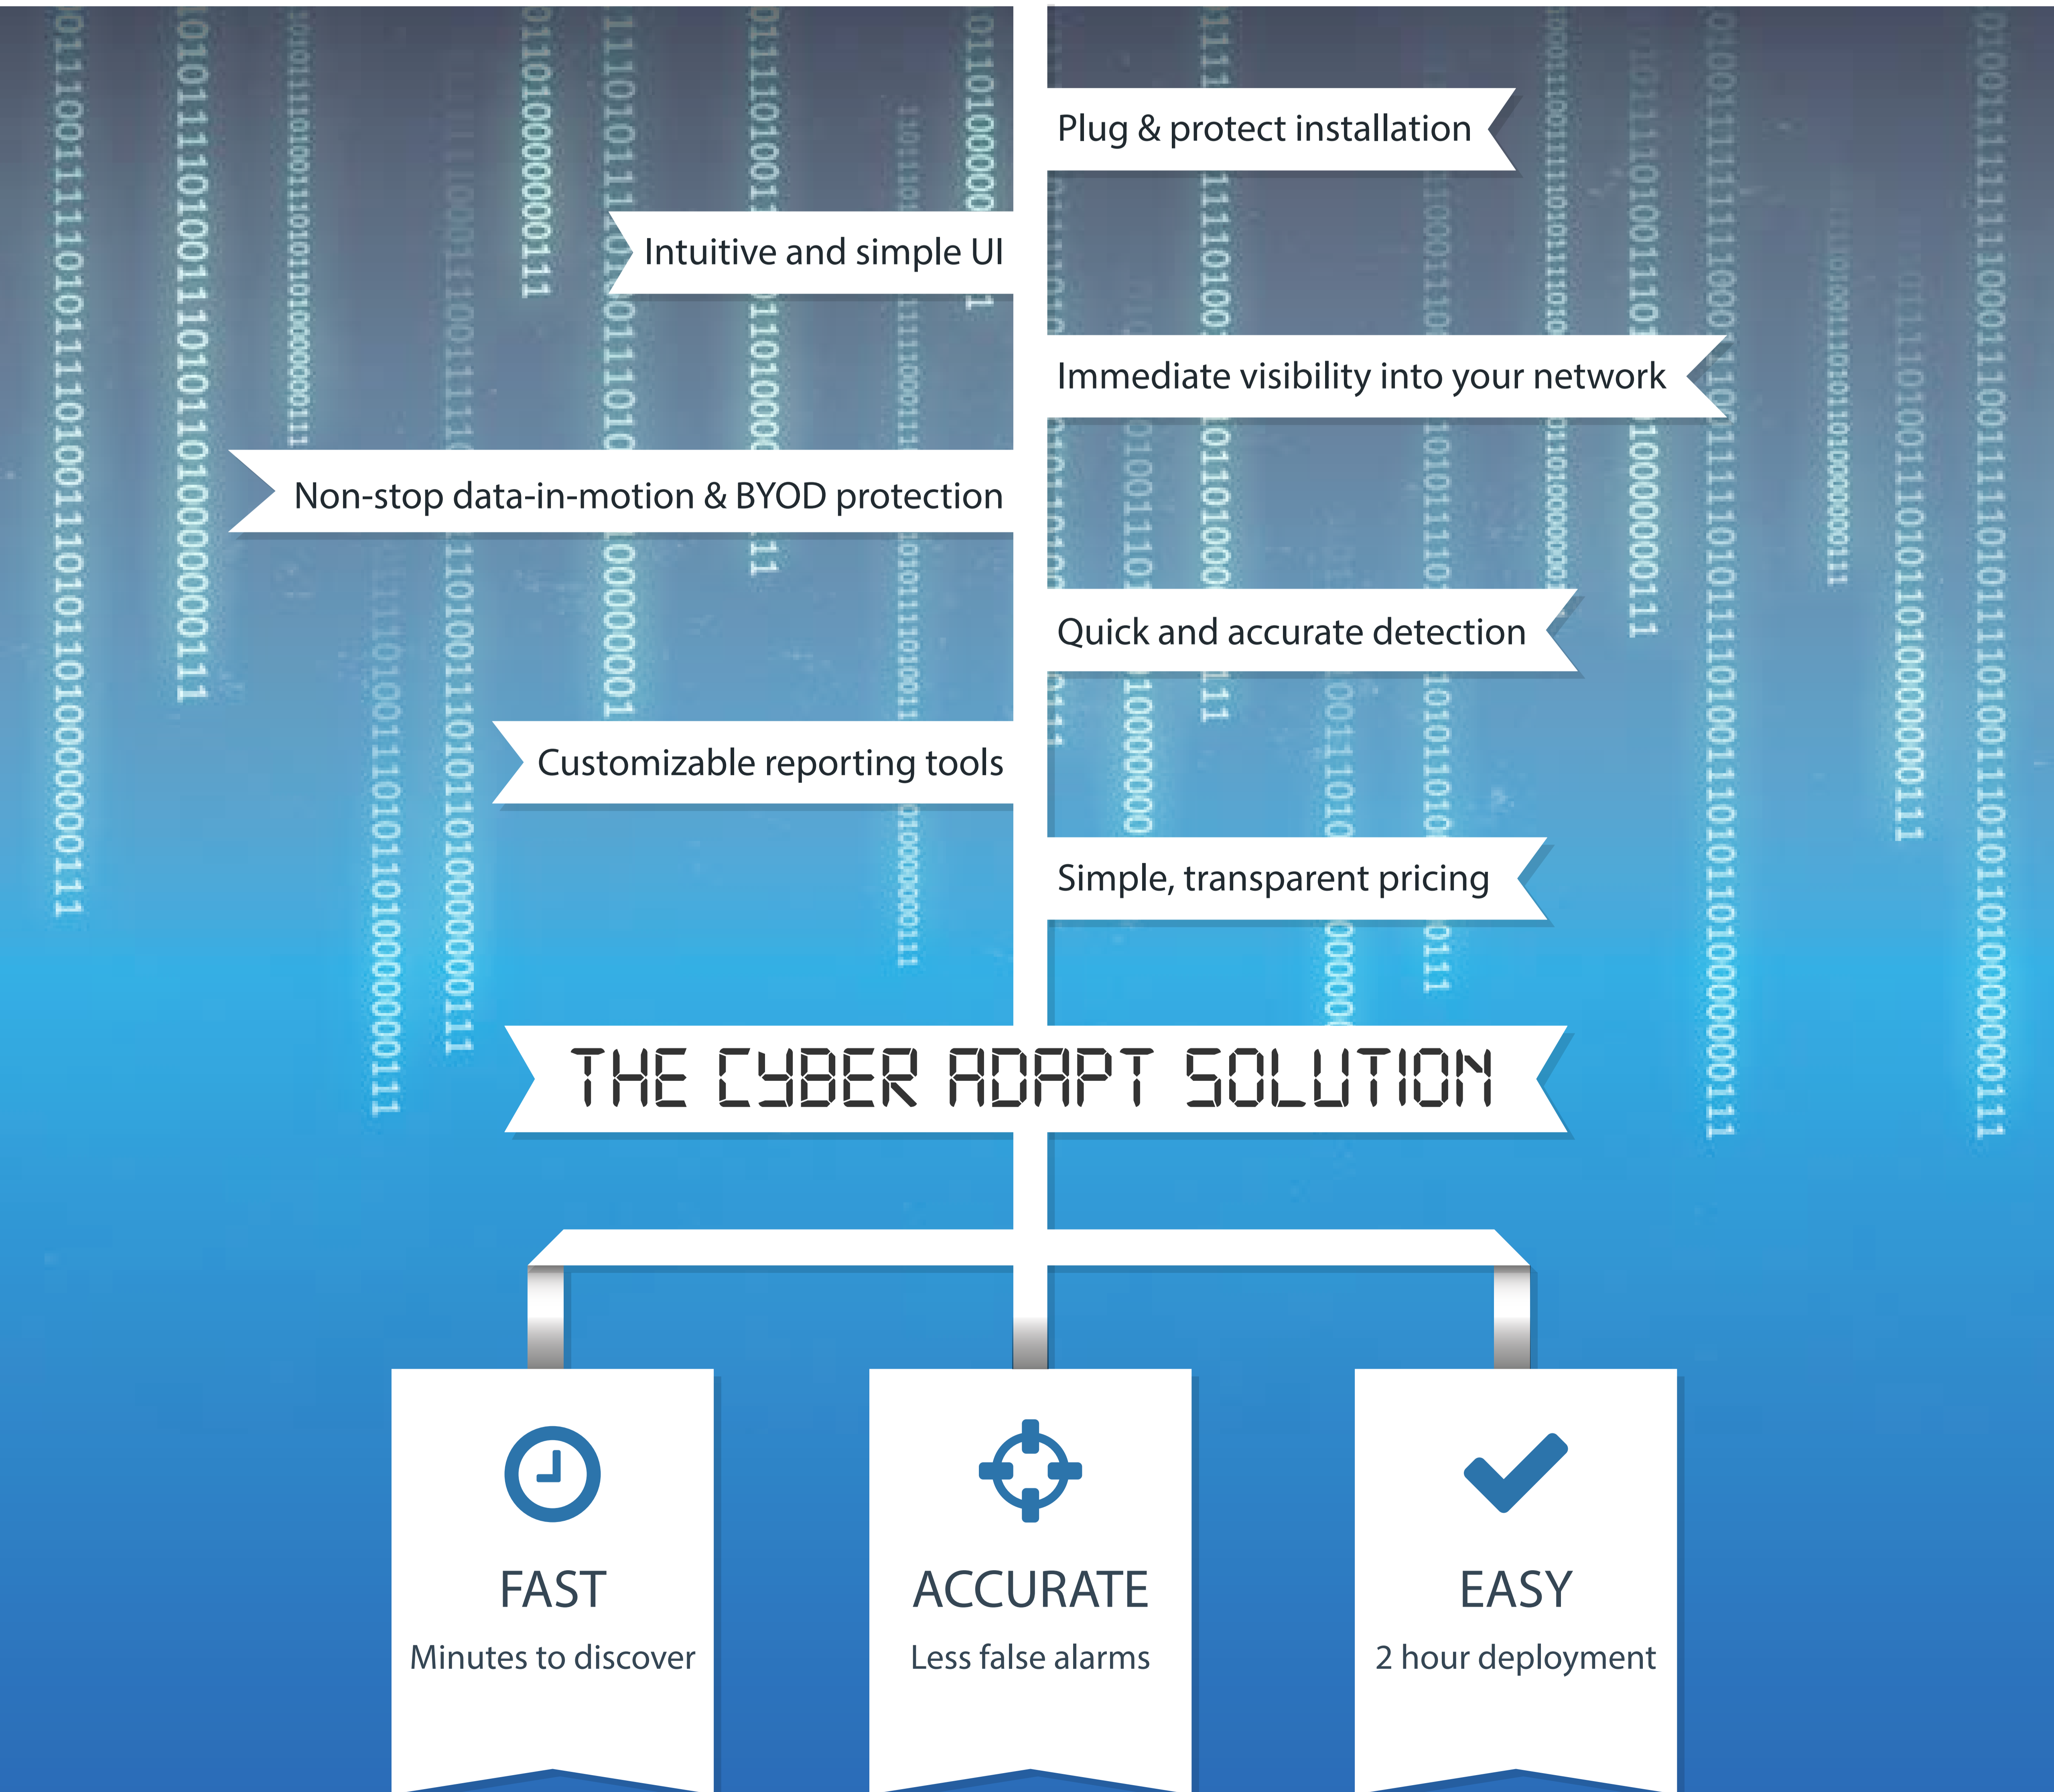

## Battling Threats with Evolved Security

### THE STARK REALITY

### THE EVOLVED APPROACH

Shine a light inside your network. Cyber adAPT keeps you protected no matter where you are.

Total visibility. Round the clock monitoring. Absolute budget control.