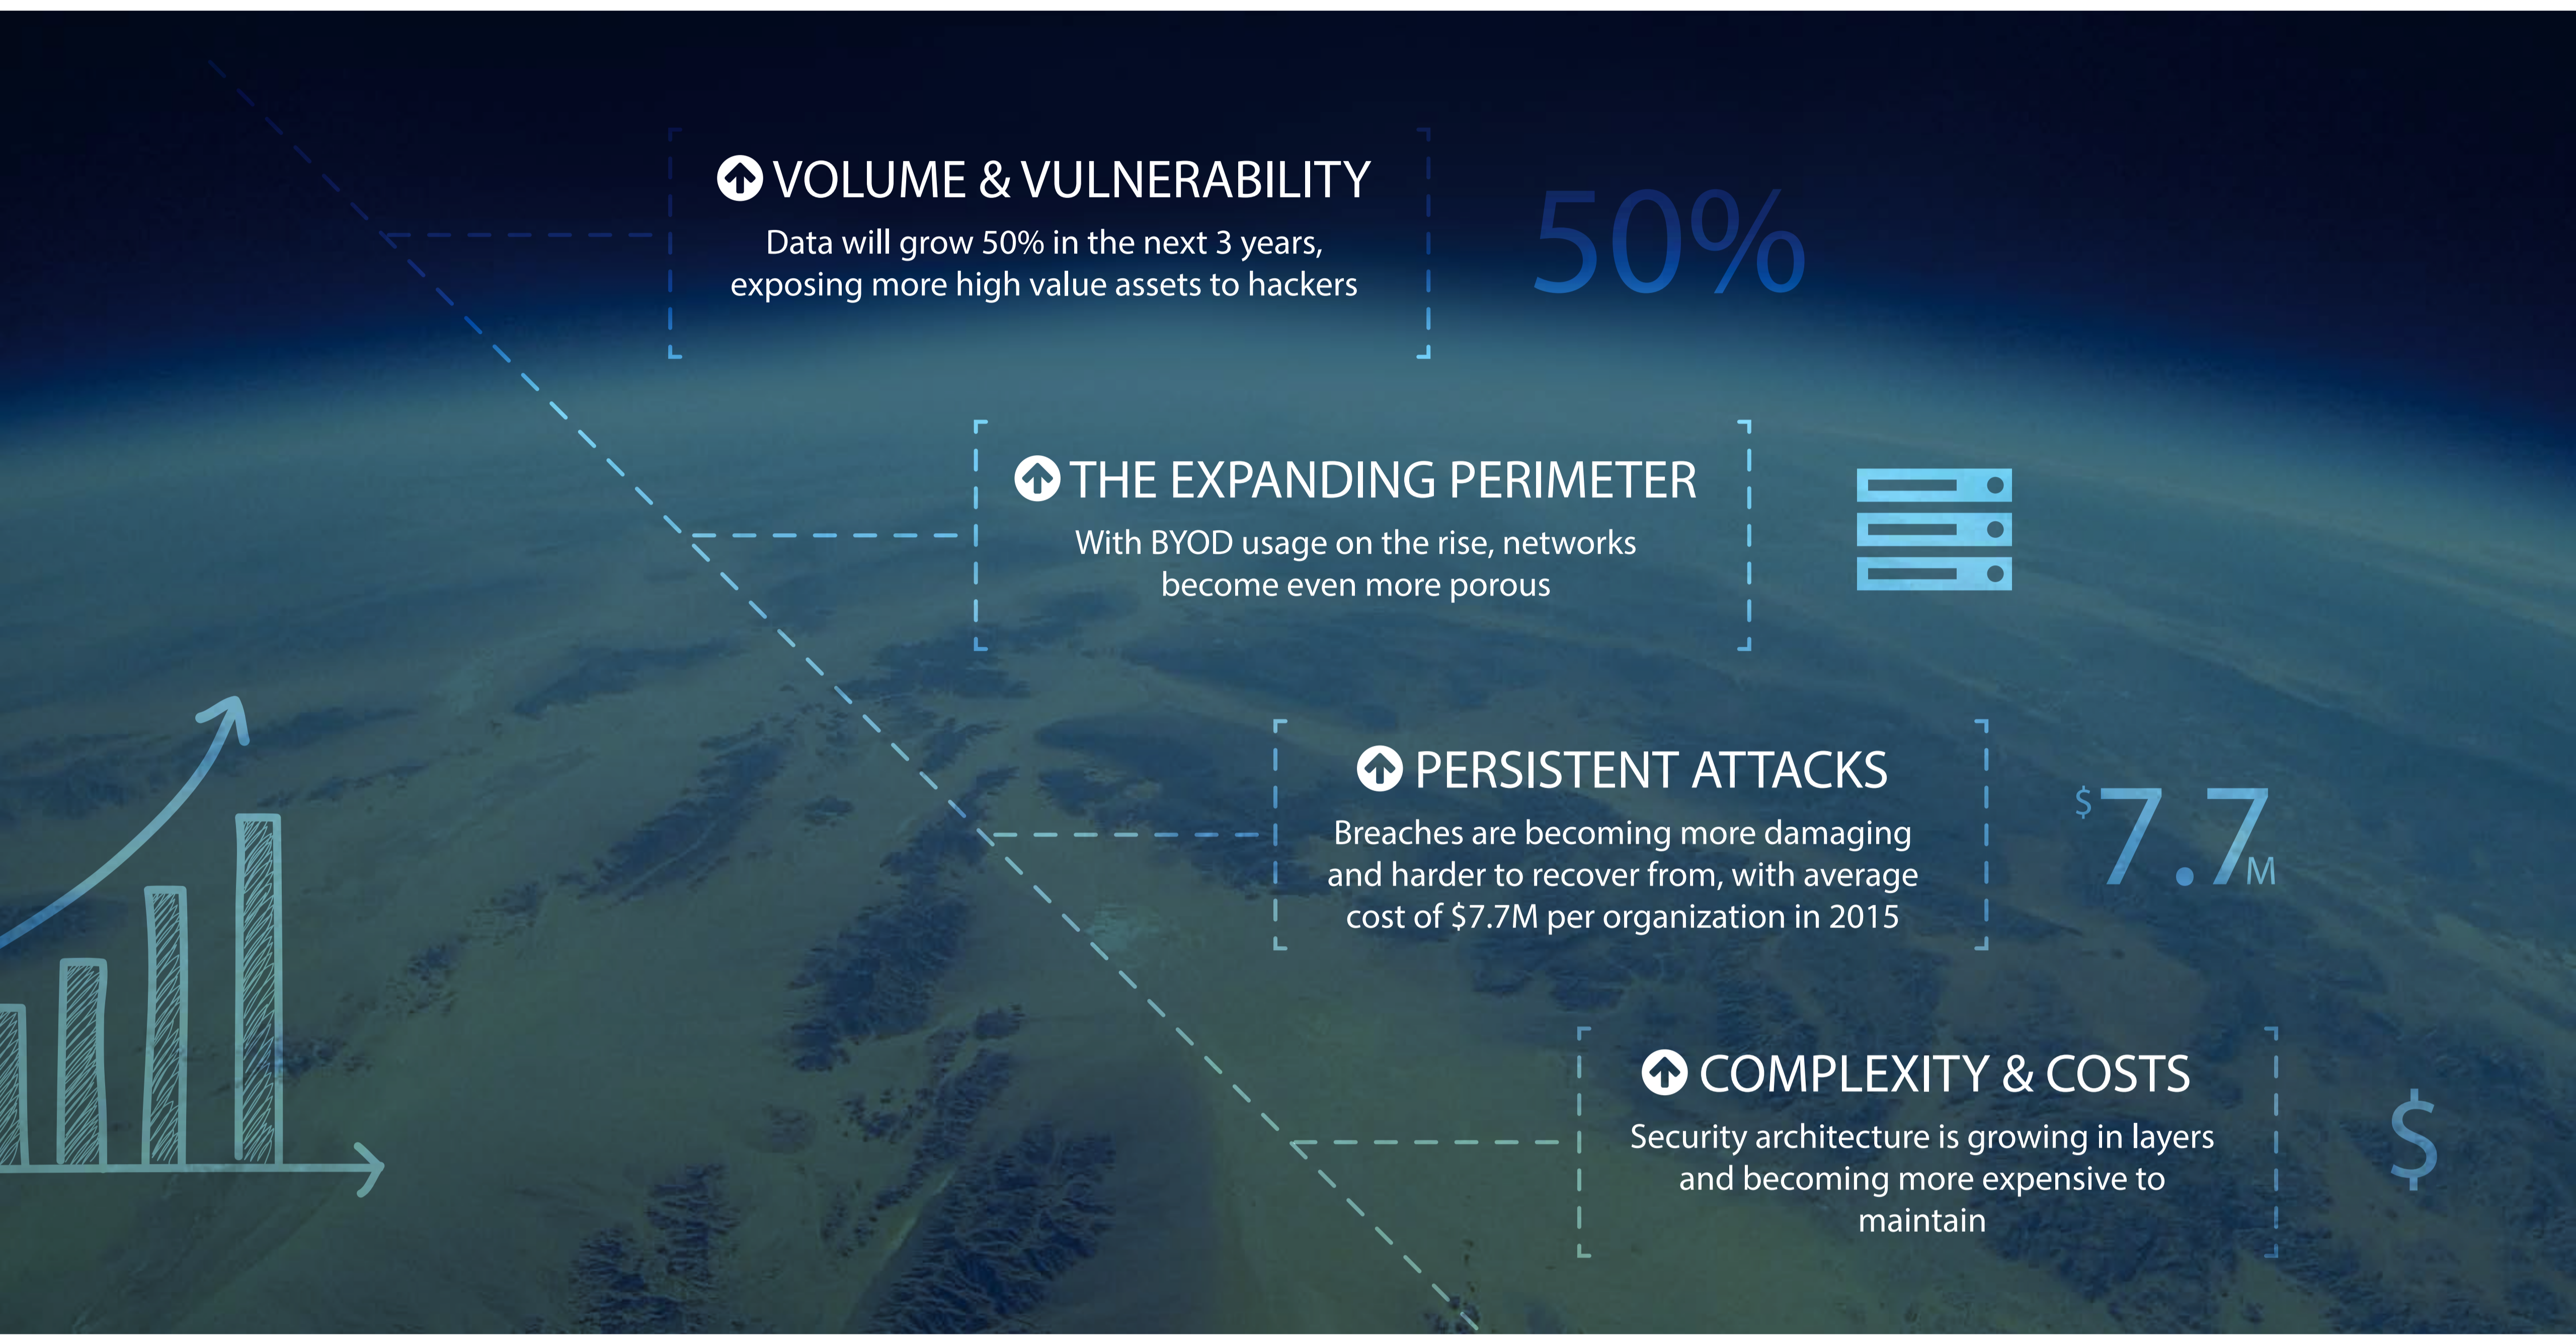

## Battling Threats with Evolved Security

### THE STARK REALITY

### THE EVOLVED APPROACH

Shine a light inside your network. Cyber adAPT keeps you protected no matter where you are.

Total visibility. Round the clock monitoring. Absolute budget control.